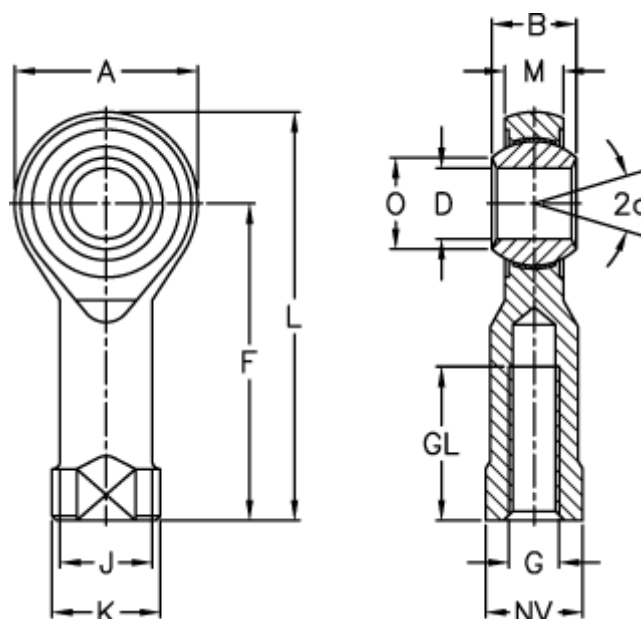

Article number: 03305006

Description: Fluro Rod End GILOW 6
Without bushing with left-handed thread

Measures

A	= 20	J	= 10	Weight (g) = 27
a (degrees)	= 13	K	= 13	
B	= 9	L	= 40	
D	= 6	M	= 6.75	
Dynamic load C (kN)	= 1.4	NV	= 11	
F	= 30	O	= 8.9	
G	= M6	Permissible rpm	= Ikke velegnet til rotation	
GL	= 12	Static load C0 (kN)	= 11.8	